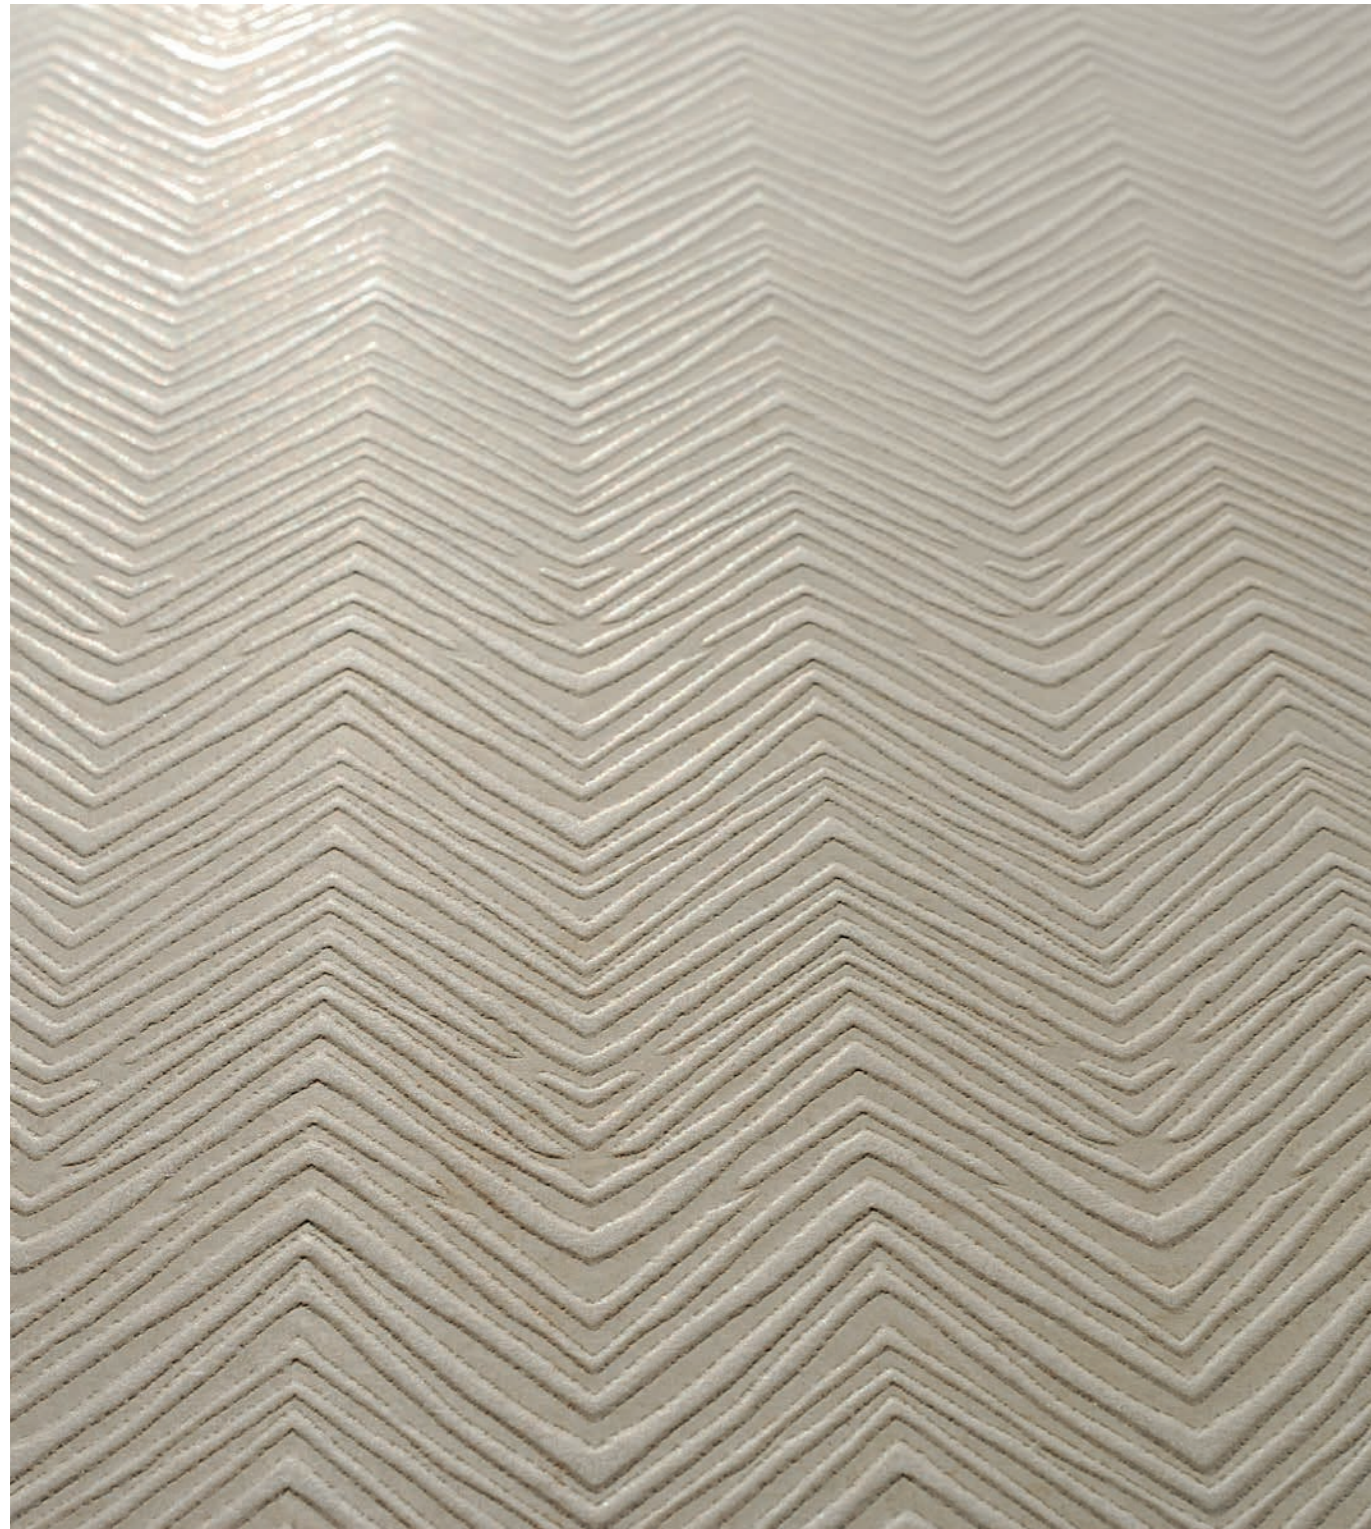

LOGGOS

FLOOR & WALL
regular sizes

BEIGE

GREIGE