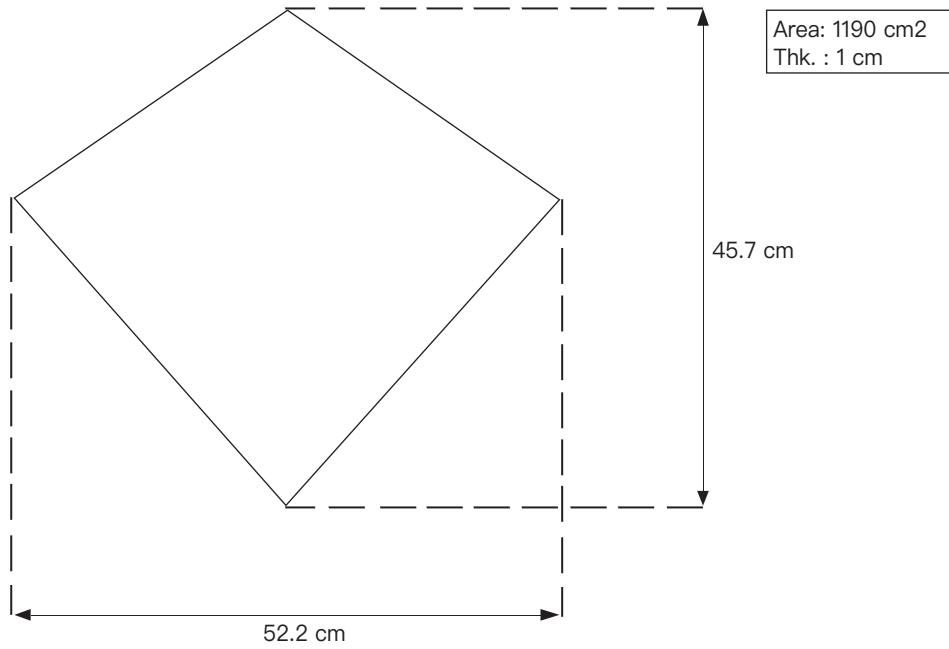

TEXTURES					
	VIBES	TESSUTO	TERRA	SACCO	NO TEXTURE
M	GREIGE	GREIGE	GREIGE	GREIGE	GREIGE
A	BEIGE	—	BEIGE	BEIGE	—
T					
E					
R					
I					
A					
L					
S